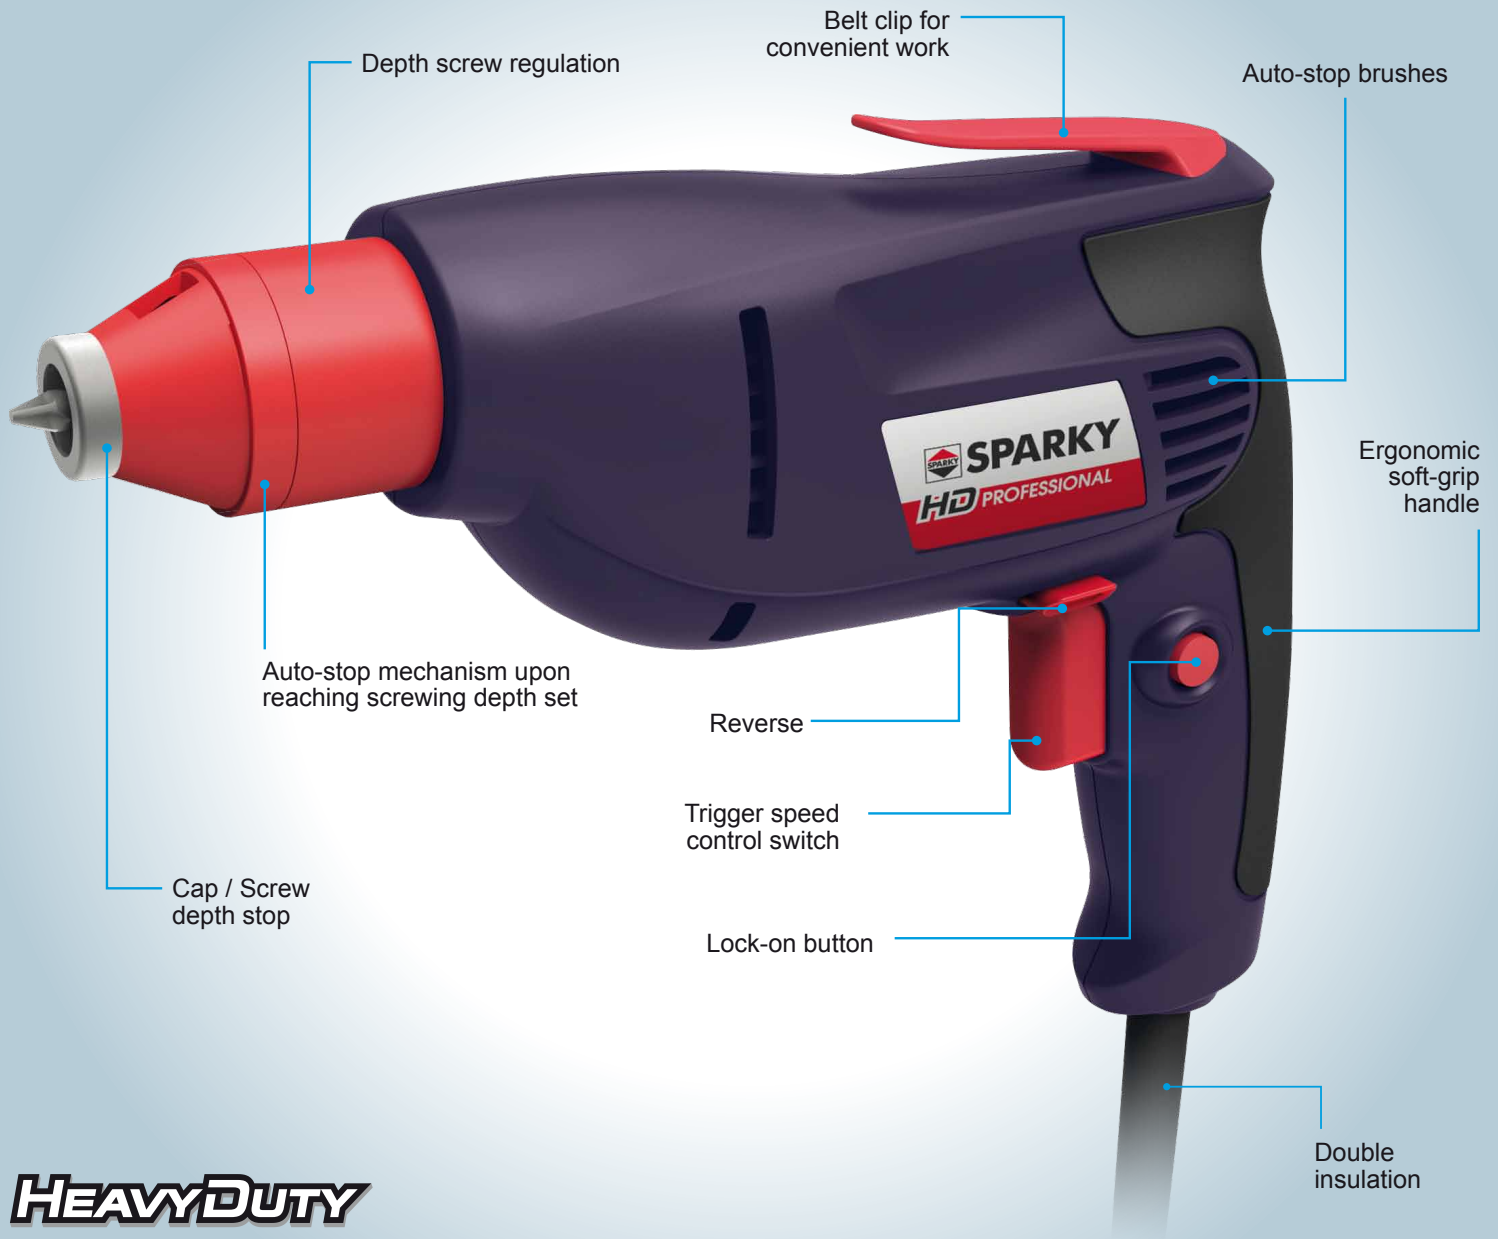

BVR 63E / BVR 54E

SPARKY

HD PROFESSIONAL

Drywall Screwdrivers

Comes complete with:
Aluminium adjustable depth stop

HEAVYDUTY

Technical data

Model:	BVR 63E	BVR 54E
No load rpm:	0-3000 min ⁻¹	0-4000 min ⁻¹
Power input:	450 W	450 W
Electronic speed pre-selection:	Yes	Yes
Tool holder, Hex:	6.35 mm (1/4")	6.35 mm (1/4")
Adjustable screwing depth up to:	10 mm	10 mm
Max. torque:	10 Nm	8 Nm
Overall length:	236 mm	236 mm
Weight:	1.2 kg	1.2 kg
Protection class EN 60745-1:	II	II